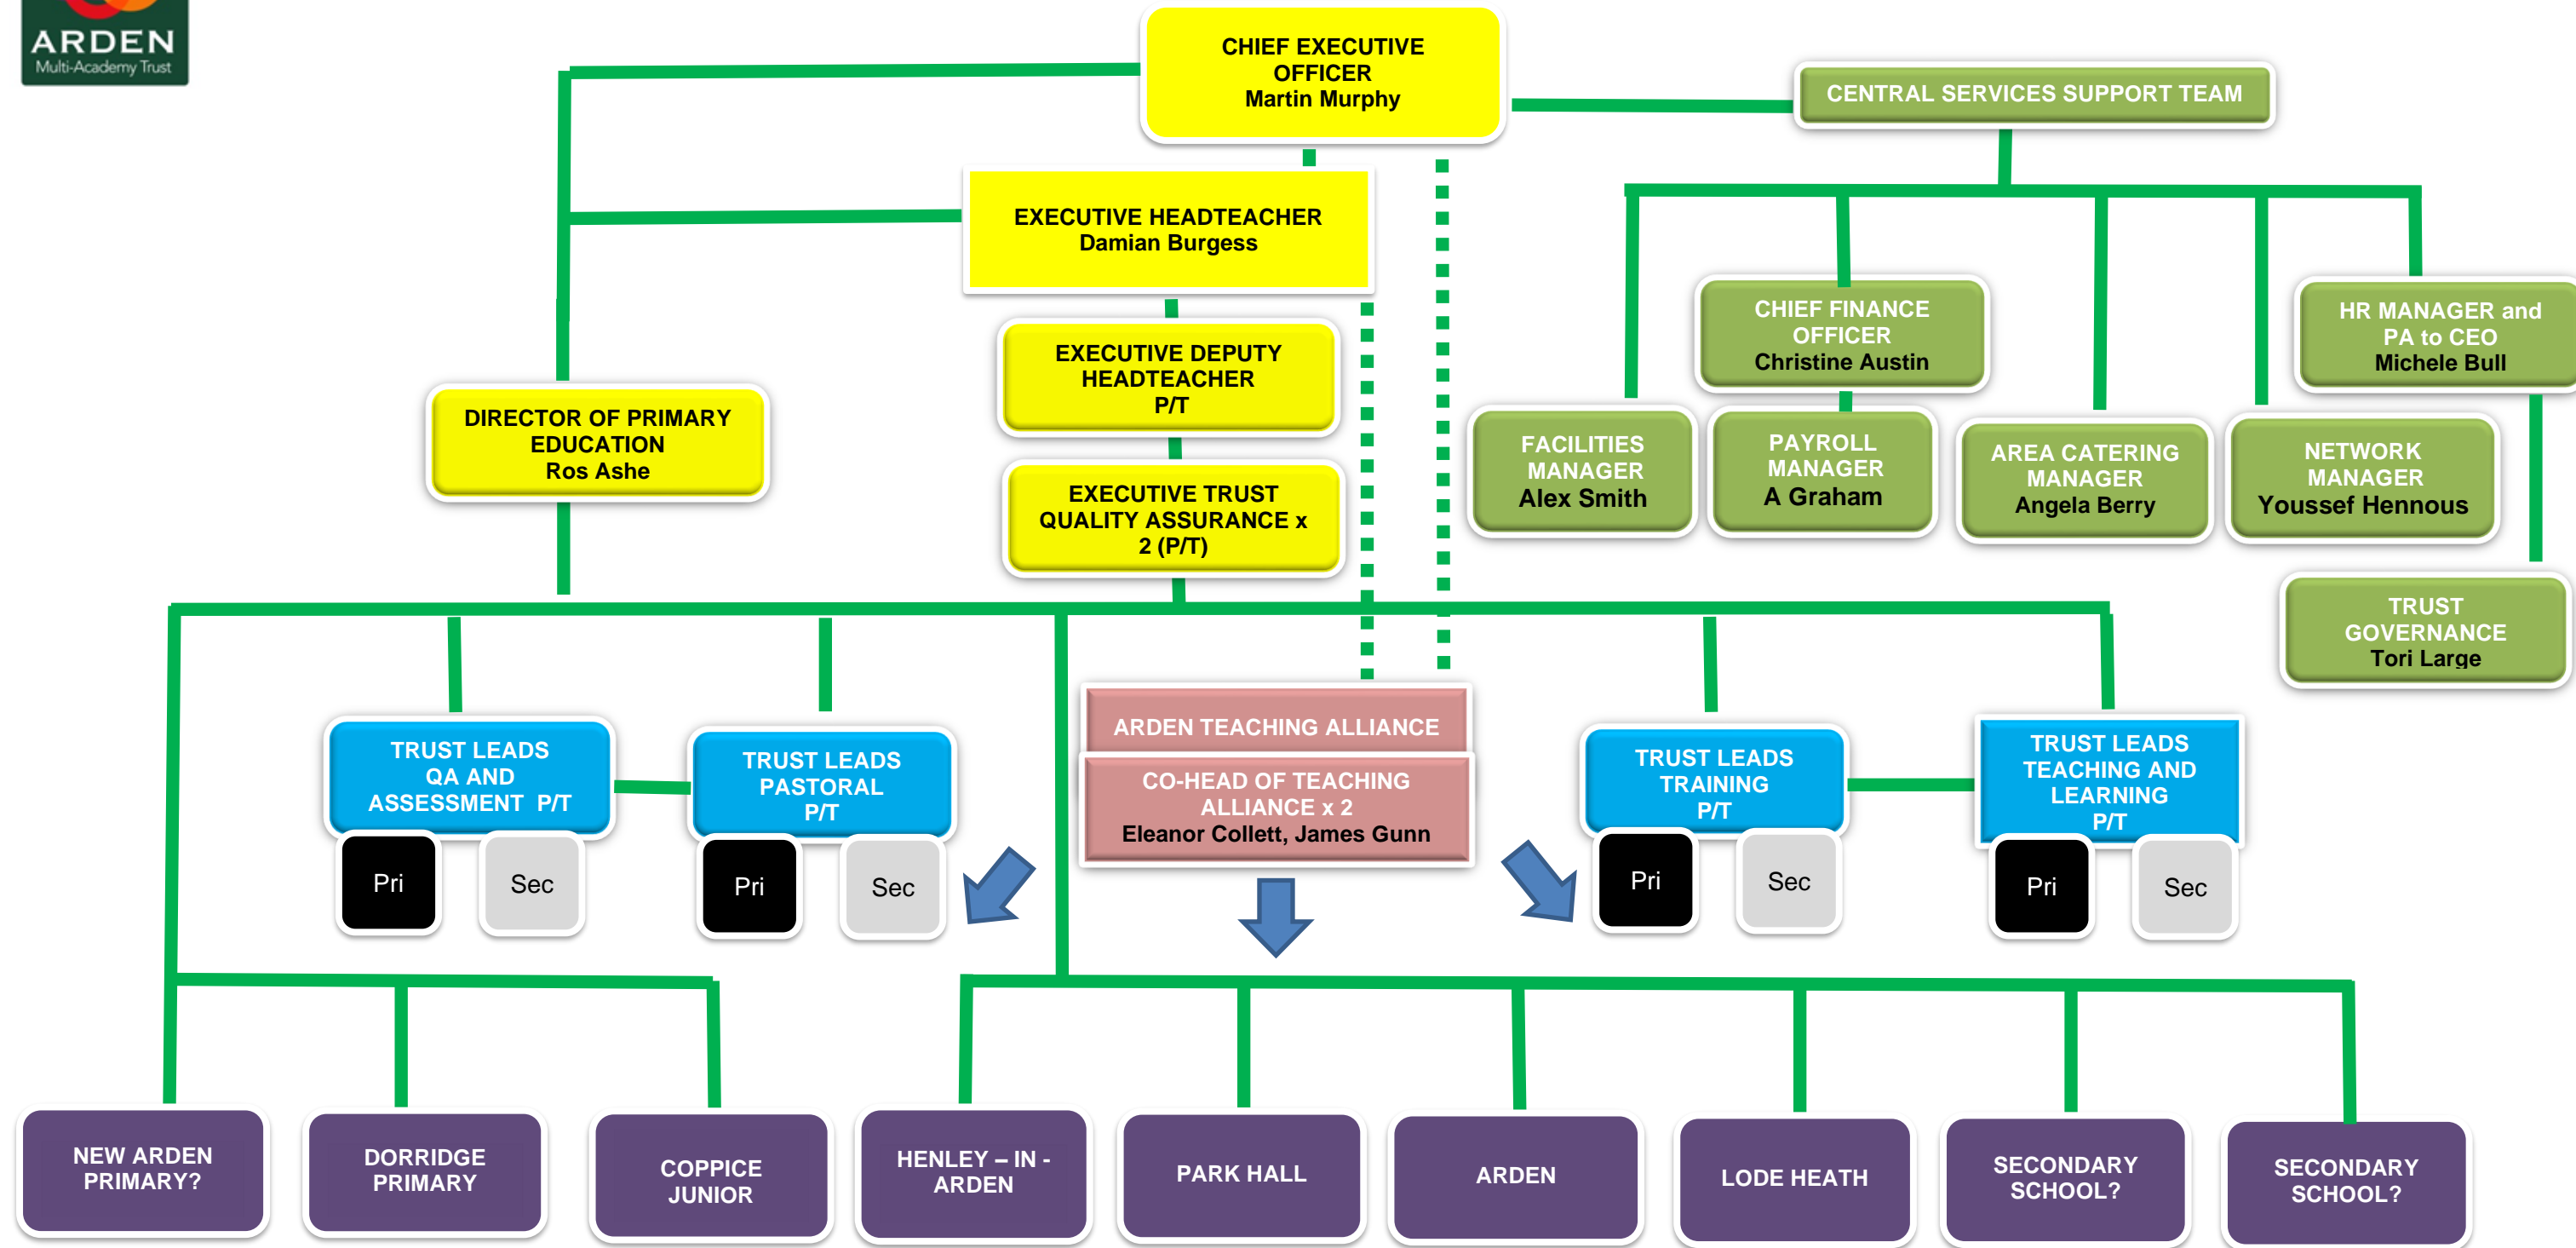

Arden Multi Academy Trust September 2022 - 2024

Trust Leads will support the provision within schools.

Pri = line managed by Director of Primary Education

Sec= line managed by Executive Headteacher

Students on roll – @7500